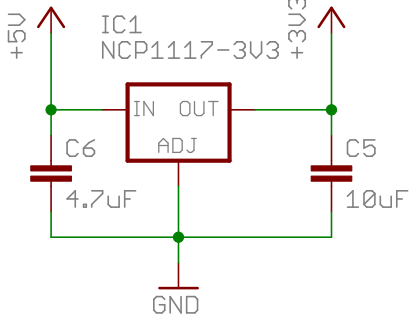

RoboCore 08/03/16  
 XBee Explorer Stick v1.0

No need for Reset button