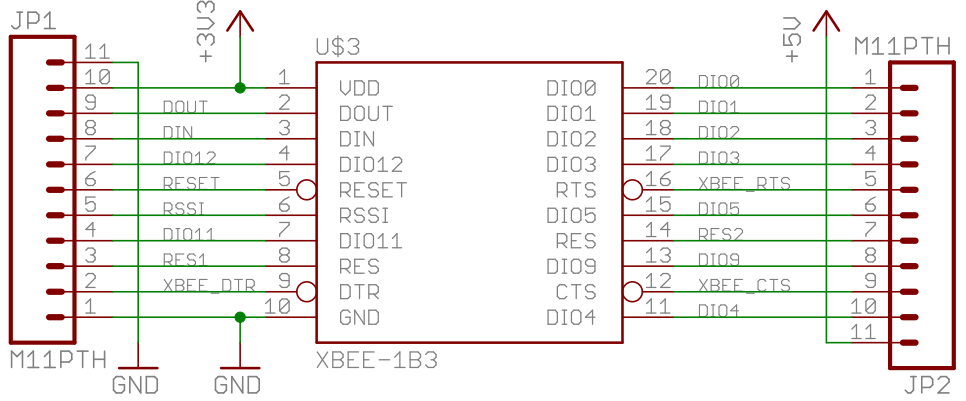

RoboCore 08/03/16  
 XBee Explorer Stick v1.0

No need for Reset button